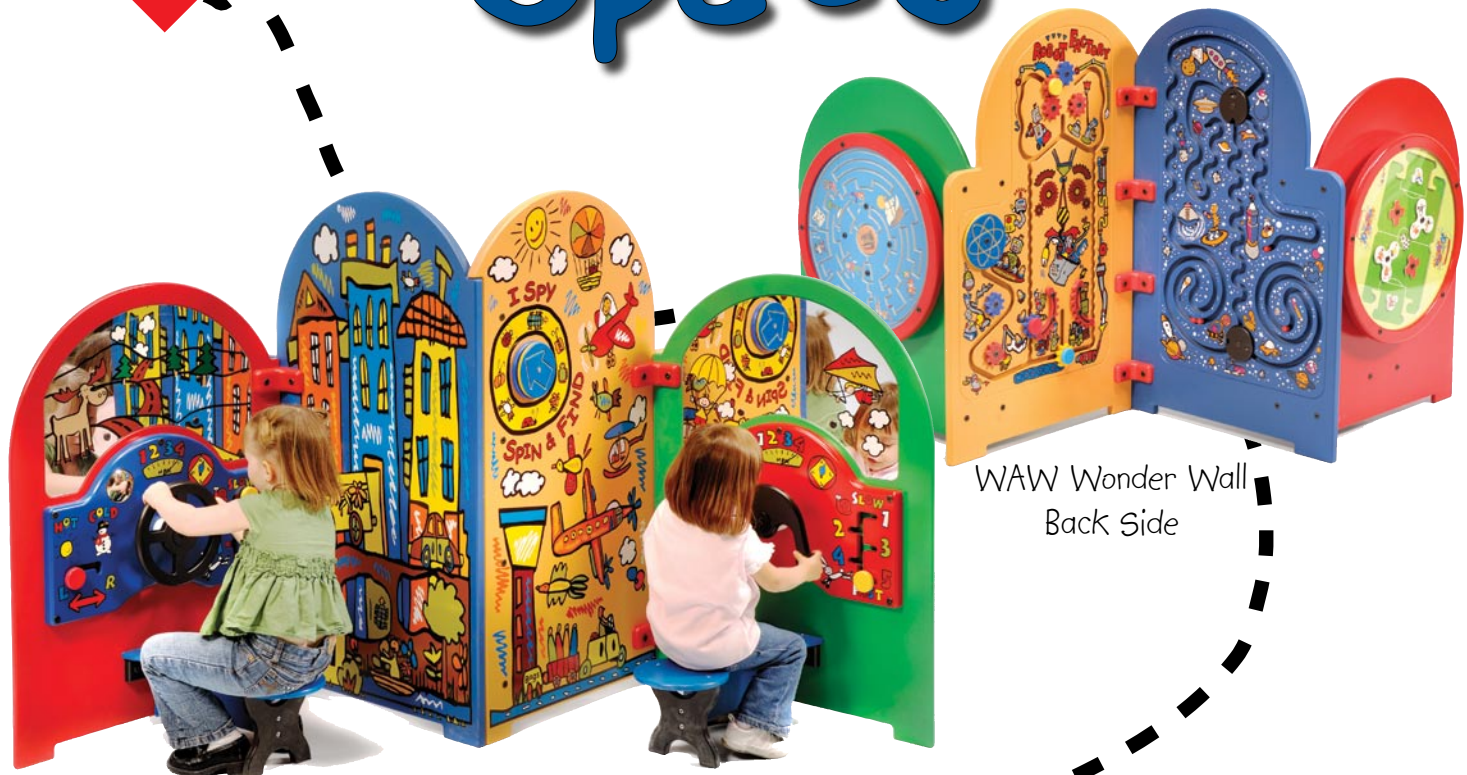

Steering Bench
43" x 25"

Passenger Car
60" x 25"

Transportation Table
28" x 20"

Traffic Jam
Rollercoaster
20" x 20"

Defined Play Space

WAW Wonder Wall
Back Side

WAW Wonder Wall
78" L x 32" W x 48" H
(2-Sided)

Just Basics

Learning Circle

Walls of Fun

Circus Train
 Engine 39.5" x 60" • Giraffe 24" x 75"
 Elephant 24" 75" • Caboose 58" x 69"

Street Signs
 20" x 20":

Face
 20" x 14 1/2"

Flipper Panel
 20" x 20":

Zig Zag
 24" x 24"

Pathfinder
 24" x 24"

Magnetic Express
 24" x 24"

Tic Tac Toe
 20" x 20":

Paddlewheel
 20" x 20":

Sculptured Maze
 24" x 24"

Infants/Toddlers

Step 'n Wash™ Retractable Step

KinderCraft Horizontal
Baby Changing Station
34" x 18"

Color Coordinated Laminate Panels
34" x 18"

KinderCraft
Vertical Baby
Changing Station
19" x 34"

KinderCraft 2 in 1
Infant Carrier Stand
22.5" w x 22" D x 27" H

recessed
model
shown

KinderCraft Stainless Steel*
Baby Changing Station
(*Full Stainless steel and stainless steel clad models
are available as surface mount or recessed.)