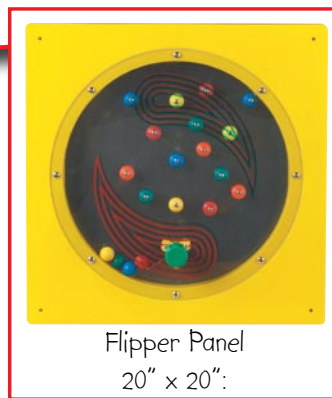

Just Basics

Learning Circle

Walls of Fun

Circus Train
 Engine 39.5" x 60" • Giraffe 24" x 75"
 Elephant 24" 75" • Caboose 58" x 69"

Street Signs
 20" x 20":

Face
 20" x 14 1/2"

Flipper Panel
 20" x 20":

Zig Zag
 24" x 24"

Pathfinder
 24" x 24"

Magnetic Express
 24" x 24"

Tic Tac Toe
 20" x 20":

Paddlewheel
 20" x 20":

Sculptured Maze
 24" x 24"

Infants/Toddlers

Step 'n Wash™ Retractable Step

KinderCraft Horizontal
Baby Changing Station
34" x 18"