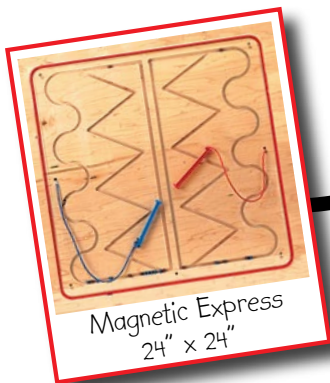

Just Basics

Learning Circle

Walls of Fun

Circus Train
 Engine 39.5" x 60" • Giraffe 24" x 75"
 Elephant 24" 75" • Caboose 58" x 69"

Street Signs
 20" x 20":

Face
 20" x 14 1/2"

Flipper Panel
 20" x 20":

Zig Zag
 24" x 24"

Pathfinder
 24" x 24"

Magnetic Express
 24" x 24"

Tic Tac Toe
 20" x 20":

Paddlewheel
 20" x 20":

Sculptured Maze
 24" x 24"

Infants/Toddlers

Step 'n Wash™ Retractable Step

KinderCraft Horizontal
Baby Changing Station
34" x 18"